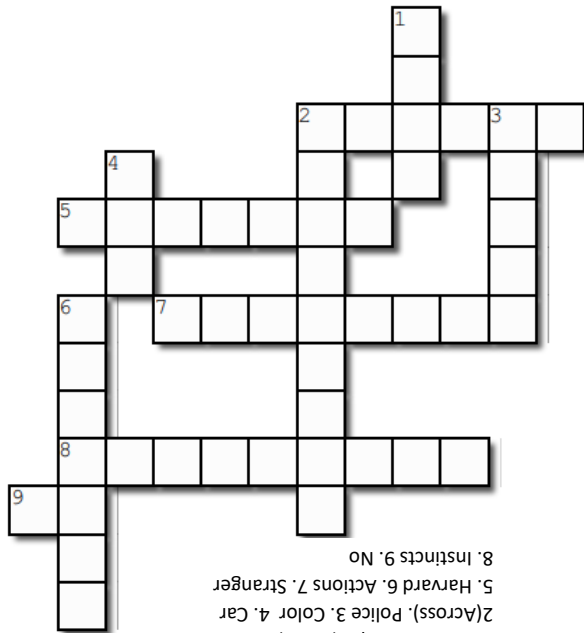

MICHAEL KENT
CHIEF OF POLICE

IRVINE POLICE DEPARTMENT

1 Civic Center Plaza, Irvine, CA 92606 | 949-724-7000 | irvinepd.org

Written By Alden Zhang, Public Safety Assistant, Crime Prevention Unit

The Police Department relies on citizens to call when they see suspicious persons or vehicles, but suspicious behavior can be difficult to define. Let's start by saying: "PEOPLE AREN'T SUSPICIOUS, BEHAVIOR IS." Most people say they "know it when they see it." So if something is out of the ordinary, not quite right, or just makes you feel "uneasy," please call our non-emergency line at 949-724-7200. But if you see a crime in progress, please call 911 immediately. Be able to explain to our dispatchers why these actions or behaviors are unusual. Some examples are shared below, and we created a fun crossword puzzle to help you understand what suspicious actions or behaviors may look like.

Suspicious People

- Looking into several locked cars or attempting to open doors
- Loitering around or entering a business after hours
- Claiming to be with the government or utility company without proper ID
- Entering your neighbor's house when they are not home

Suspicious Vehicles

- Vehicles being loaded with valuables items from a home
- Vehicles driving aimlessly or repeatedly through your neighborhood
- Abandoned vehicles
- Following delivery vehicles
- Vehicle lurking around schools and parks where children play

Answer: 1. Help 2(down). Permanent 2(Across). Police 3. Color 4. Car 5. Harvard 6. Actions 7. Stranger 8. Instincts 9. No

Across

2. Call the ___ department if you see something suspicious
5. The Irvine Police Department is located at the corner of Alton and ___
7. A person who you don't know, or is not known in a particular place or community
8. Trust your ___
9. It is ok to say ___ to anyone who makes you uncomfortable

Down

1. If you feel like you are being followed seek ___ immediately
2. Pay attention to ___ marks, scars, and tattoos.
3. Pay attention to the make, model, and ___ of suspicious vehicles
4. Never get into a stranger's ___
6. People are not suspicious; their ___ are.

ON SOCIAL MEDIA:

@irvinepolice

@irvinepolice

irvine-pd

Irvine Police Department

For more information on crime prevention and personal safety, please visit: crimeprevention.irvinepd.org